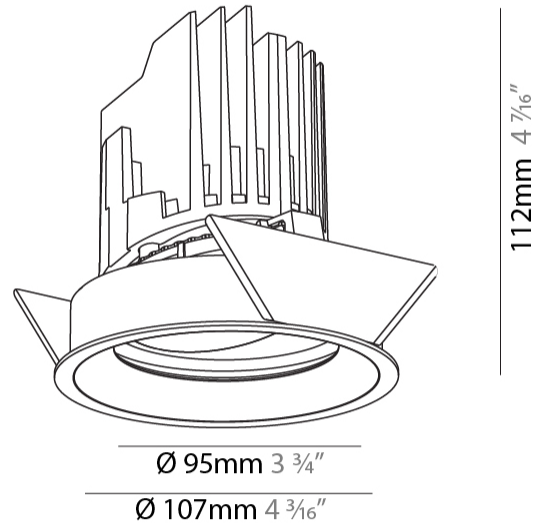

GENERAL

Series: Bioniq
Subseries: Bioniq Round Adjustable
Brand: Prolicht
Division: Architectural
Mounting Type: Recessed
Mounting Location: Ceiling
Subcategory: Downlight

PHYSICAL

Shape: Round
Diameter (mm): 107
Diameter (in): 4 3/16
Height (mm): 112
Height (in): 4 7/16
Ceiling Thickness (mm): 10 / 12.5 / 15
Ceiling Thickness (in): 3/8 or 1/2 or 9/16
Min. Recessing Depth (mm): 130
Min. Recessing Depth (in): 5 1/8
Light Distribution: Adjustable / Downlight
Weight (kg): 0.46
Weight (lbs): 1.01
Fixture Finish: SSR / BKV / CWI / CRY / HAB / UFT / ITA / RUA / FTG / MYG / LOD / PUS / FRO / FUP / KIA / POP / BLS / SPG / MEY / GOH / GUM / CHC / COM / ABZ / JAG / OBR / MOS / ROR
Fixture Material: Aluminum Die Cast
Cut-out Measurements: 98mm / 3 7/8"

OPTICAL

Reflector: 20 / 40 / 60
Adjustability: Rotational 355°, Tilt 30°

RATINGS AND CERTIFICATIONS

Certified By: Certified for North American Standards
IP rating: IP20

BIONIQ ROUND ADJUSTABLE RECESSED

A35227-

GENERAL

Series: Bioniq
 Subseries: Bioniq Round Adjustable
 Brand: Prolicht
 Division: Architectural
 Mounting Type: Recessed
 Mounting Location: Ceiling
 Subcategory: Downlight

PHYSICAL

Shape: Round
 Diameter (mm): 107
 Diameter (in): 4 3/16
 Height (mm): 112
 Height (in): 4 7/16
 Min. Recessing Depth (mm): 130
 Min. Recessing Depth (in): 5 1/8
 Light Distribution: Adjustable / Downlight
 Weight (kg): 0.46
 Weight (lbs): 1.01
 Fixture Finish: [SSR / BKV / CWI / CRY / HAB / UFT / ITA / RUA / FTG / MYG / LOD / PUS / FRO / FUP / KIA / POP / BLS / SPG / MEY / GOH / GUM / CHC / COM / ABZ / JAG / OBR / MOS / ROR](#)
 Fixture Material: Aluminum Die Cast
 Cut-out Measurements: 98mm / 3 7/8"